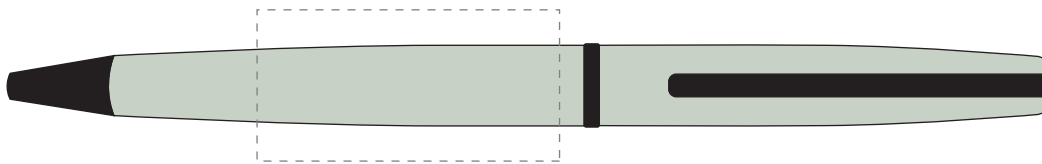

Your Ref:	Quantity:	Product Code: TPC000311
Our Ref:	Version: 1	Product Colour: GREY

PRINTING CONCERNS:**PRODUCT INFO:** Engraving on lower and upper barrel have slightly different engrave colours.

We stock this item in the following colours

**PANTONE REFERENCE(S)**

● Rotary Engraving

ARTWORK SCALE 100%

ARTWORK SCALE 100%

Max engraving area: 40mm x 20mm

Product Image for visualisation
- colours may vary

**The dashed line is to demonstrate print area and will not appear on your printed item****PLEASE NOTE:**